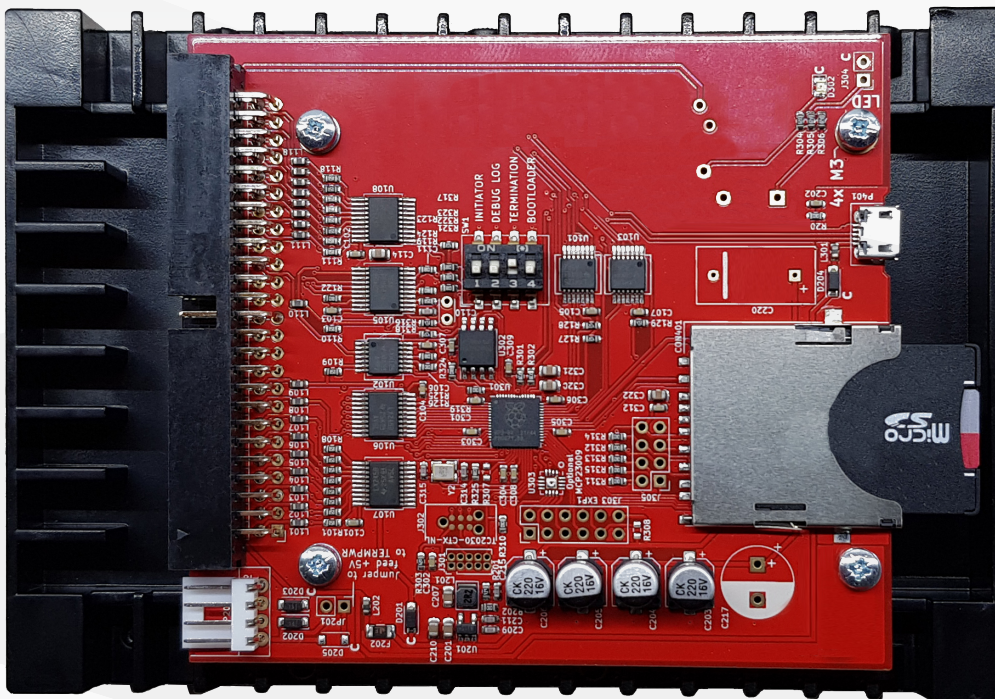

SSD Solid State 3.5" SCSI Hard Drive for: **BOSCH FSA 560 / FSA 600 Motor Testers**

Mechanical SCSI hard drives have been the backbone of technical computing for nearly 30 years. Though they typically don't possess much in the way of capacity, SCSI drives make up for it with speed. They spin at 7200 or 10000 revolutions per minute or even higher. It is this characteristic that ultimately destroys them. The cost of 50-pin SCSI drives have rocketed in recent years making them uneconomical to replace ... Until now!

We have developed a reasonably priced, direct replacement Solid State Drive for the Bosch FSA 560 & FSA 600 Motor testers.

Order numbers

FSA 560 SCSI

FSA 600 SCSI

The benefits at a glance

- ▶ Cost effective replacement
- ▶ No moving parts, giving lasting reliability
- ▶ Rapid computer start up
- ▶ Functions perfectly in low temperatures
- ▶ Low power consumption - Uses SCSI BUS power
- ▶ Direct replacement without any modifications
- ▶ Global shipping *